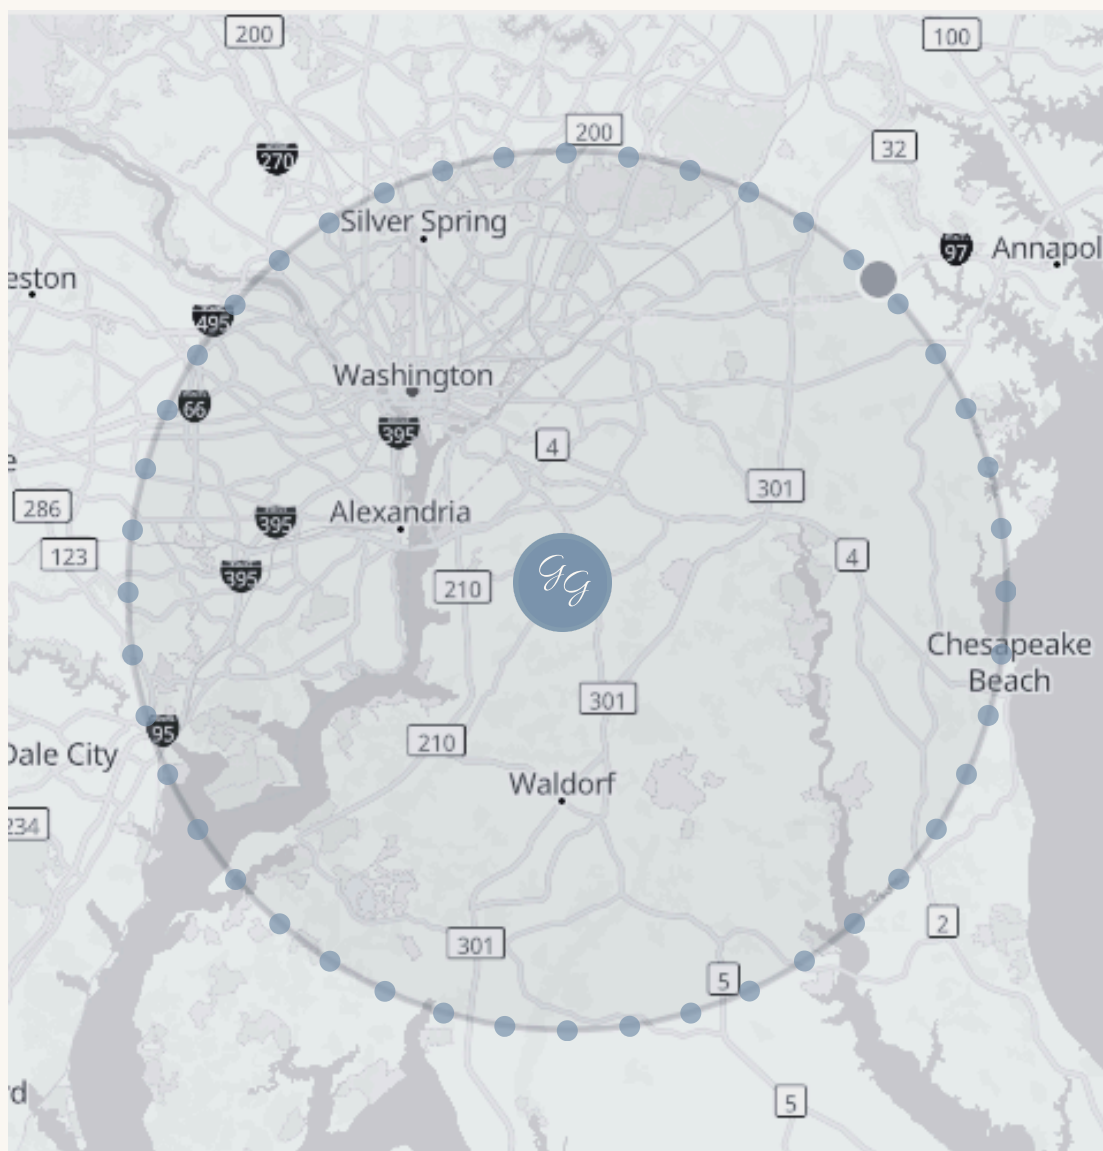

Graceful Gatherings

Our Service Area

Standard Service Area: 0 - 20 miles from Clinton, MD

Events beyond this range may include a custom travel fee based on distance and logistics.